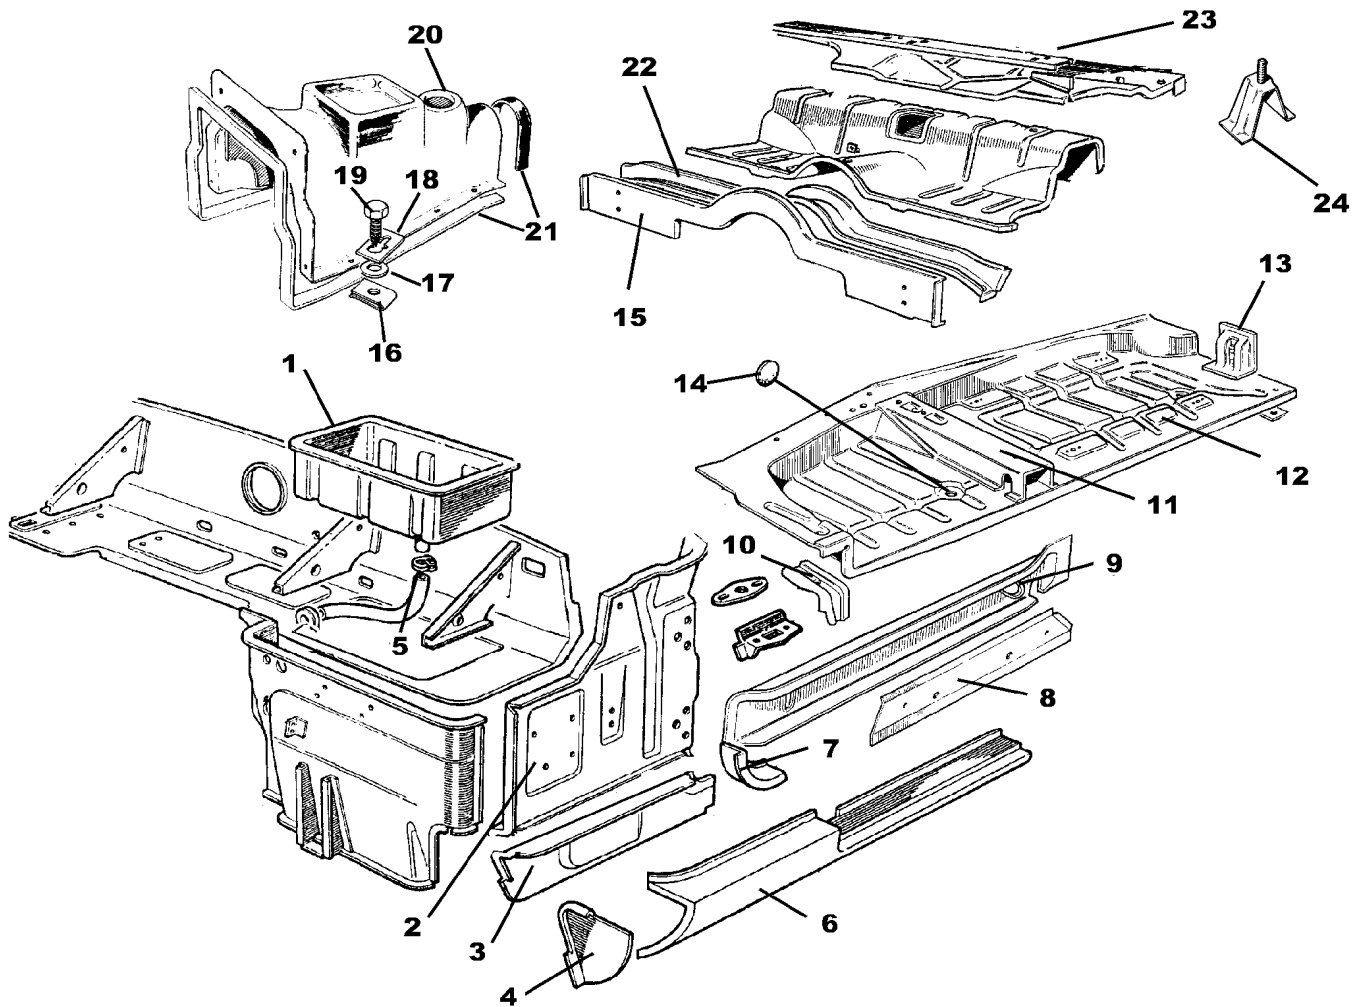

Center Body and Floor

1) BATTERY BOX
2) A POST UPPER REPAIR PANEL LH
2) A POST UPPER REPAIR PANEL RH
3) A POST LOWER REPAIR PANEL LH
3) A POST LOWER REPAIR PANEL RH
4) SILL CLOSING RH
4) SILL CLOSING LH
5) CLAMP
6) ROCKER PANEL LH
6) ROCKER PANEL RH
7) A POST FILLER PANEL LH
7) A POST FILLER PANEL RH
8) INNER SILL STRENGTHENER LH
8) INNER SILL STRENGTHENER RH
9) INNER SILL LH
9) INNER SILL RH

All Models

TS43	10) FRONT BRACKET MOUNTING RH	TS53RH
TS52A/LH	10) FRONT BRACKET MOUNTING LH	TS53LH
TS52A/RH	11) FLOOR CROSS MEMBER RH & LH (2req)	TS25
TS52LH	12) FLOOR PAN LH (UPS oversize box)	TS22LH
TS52RH	12) FLOOR PAN RH (UPS oversize box)	TS22RH
TS13RH	13) HEEL BOARD BRACKET ASSY	TS55
TS13LH	14) DRAIN PLUG (4 req)	BW548
CS4012	15) HEEL BOARD	TS54
TS16LH	16) SPIRE CLIP (8req)	GHF713
TS16RH	17) WASHER (10req)	WP5
TS10LH	18) COVER RETAINING PLATE (8req)	608383
TS10RH	19) SCREW (10req)	YH6507
TS17LH	20) ABS GEARBOX COVER (UPS oversize)	CC1076
TS17RH	21) GEARBOX COVER SEALING STRIP	611957/K
TS18LH	22) CROSS MEMBER ASSEMBLY TO HEEL	TS62
TS18RH	23) TRUNK FLOOR	TS30
	24) SPARE WHEEL BRACKET WITH NUT	TS40

Floor Components