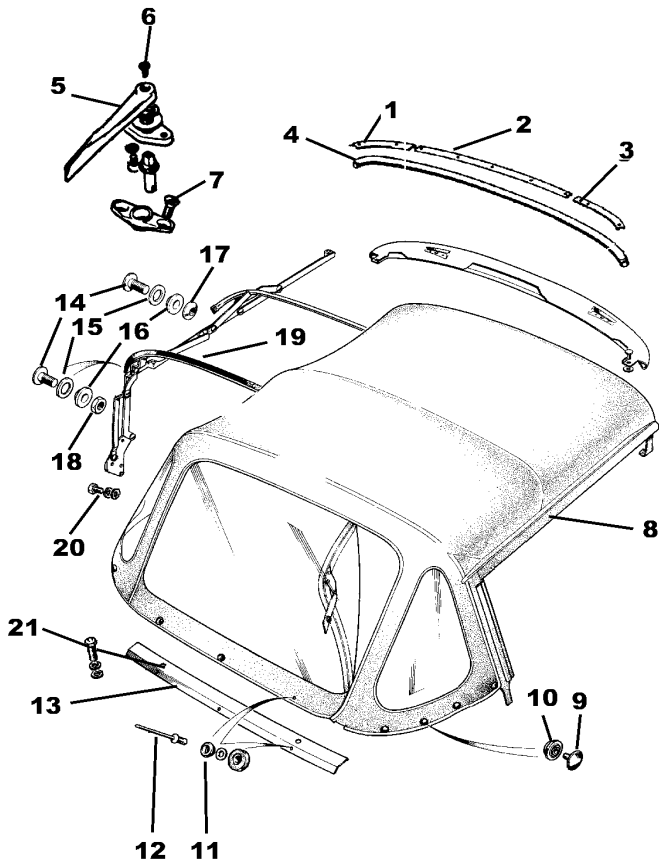

Convertible Top & Frame