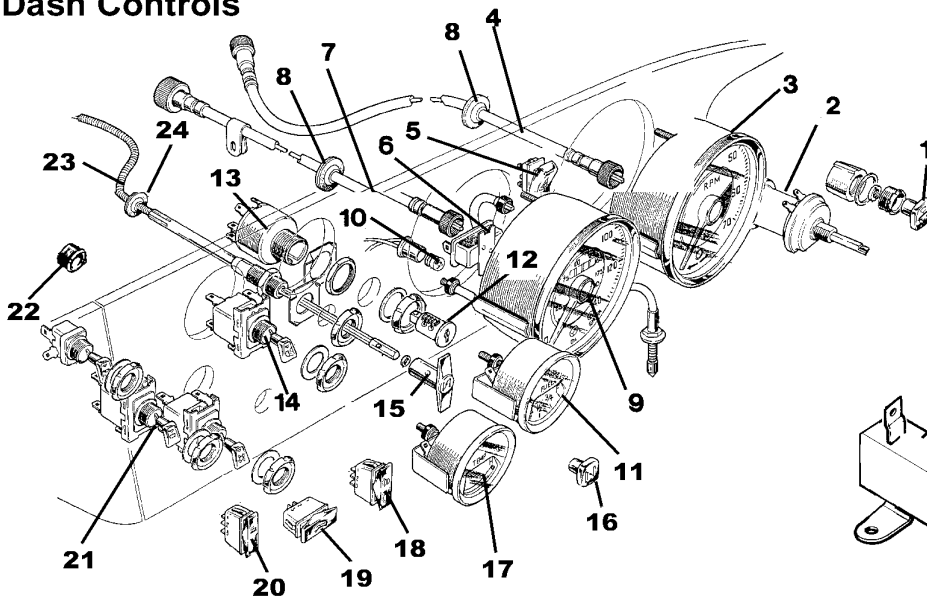

18) LIGHTING SWITCH MK2 & MK3	30731
19) DEFOG SWITCH MK2 & 3 (replacement)	150377L
20) DOME SWITCH MK2 & MK3 (replaceme	150379L
21) WIPER SWITCH MK1 TWO SPEED	143841
22) WARNING LIGHT	148830
23) CHOKE CABLE MK1 (includes knob)	214787
23) CHOKE CABLE MK2/3 (includes knob)	215502
23) CHOKE CABLE LATE MK3 (includes kno	218304
24) CHOKE CABLE GROMMET	61917

Ignition Components

1) TUNE UP KIT (POINTS, CONDENSER CA SBK43B	
2) ROTOR	GRA110
3) CONDENSER	33760
4) POINT SET	22830
5) DISTRIBUTOR CAP	GDC109
6) SPARK PLUG WIRES	GHT144
7) SPARK PLUGS CHAMPION MK1 & MK2	CHN9YC
7) SPARK PLUGS CHAMPION MK3	CHN12YC
8) COIL LUCAS STOCK MK1 & MK2	DLB101
8) COIL LUCAS STOCK MK3	DLB102
8) LUCAS SPORT COIL 12 VOLT MK1 & MK	DLB105
8) LUCAS SPORT COIL 6 VOLT MK3	DLB110
9) BALLAST RESISTER MK3	134176
CRANE ELECTRONIC IGNITION (not illus XR700-231	

Dash Controls