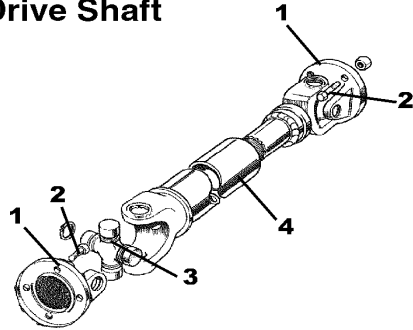

Drive Shaft