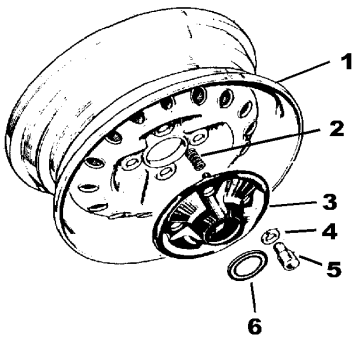

*above wheels come with chrome lug nuts
and center caps for 4 wheels.*

Anti Sway Bar

1) LOCK NUT & WASHER (2req)	YN2909/W
3) STUD (2req)	125074
4) RIGHT HAND LINK	125481
4) LEFT HAND LINK	125482
5) ANTI SWAY BAR 7/8"	217033
6) MOUNTING RUBBER (2req)	155310
6) SWAY BAR MOUNT KIT (POLY)	BAC13
7) SADDLE CLAMP (2req)	155308
8) U BOLT (2req)	155307
9) LOCK NUT & WASHER (4req)	YN2908/W

Drive Shafts

1) DRIVE FLANGE (2req)	37H4973
2) BOLT & LOCK NUT (8req)	132023/LN
3) U JOINT (2req)	HS150
4) DRIVESHAFT 1971 - 1974 O/D	TKC1408
4) DRIVESHAFT 1971 - 1974 NON O/D	TKC1753
4) DRIVESHAFT 1975 - 1980 NON O/D	PKC1466
4) DRIVESHAFT 1975 - 1980 O/D	PKC1467

Anti Sway Bar

Drive Shaft

Wheels

Alloy & Wire Wheels