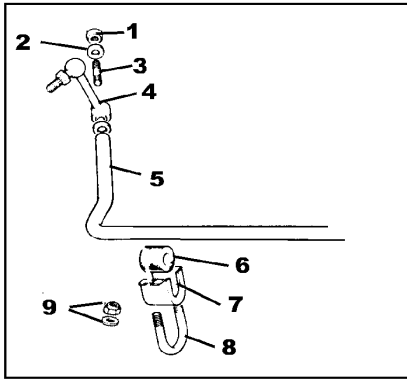

Anti Sway Bar