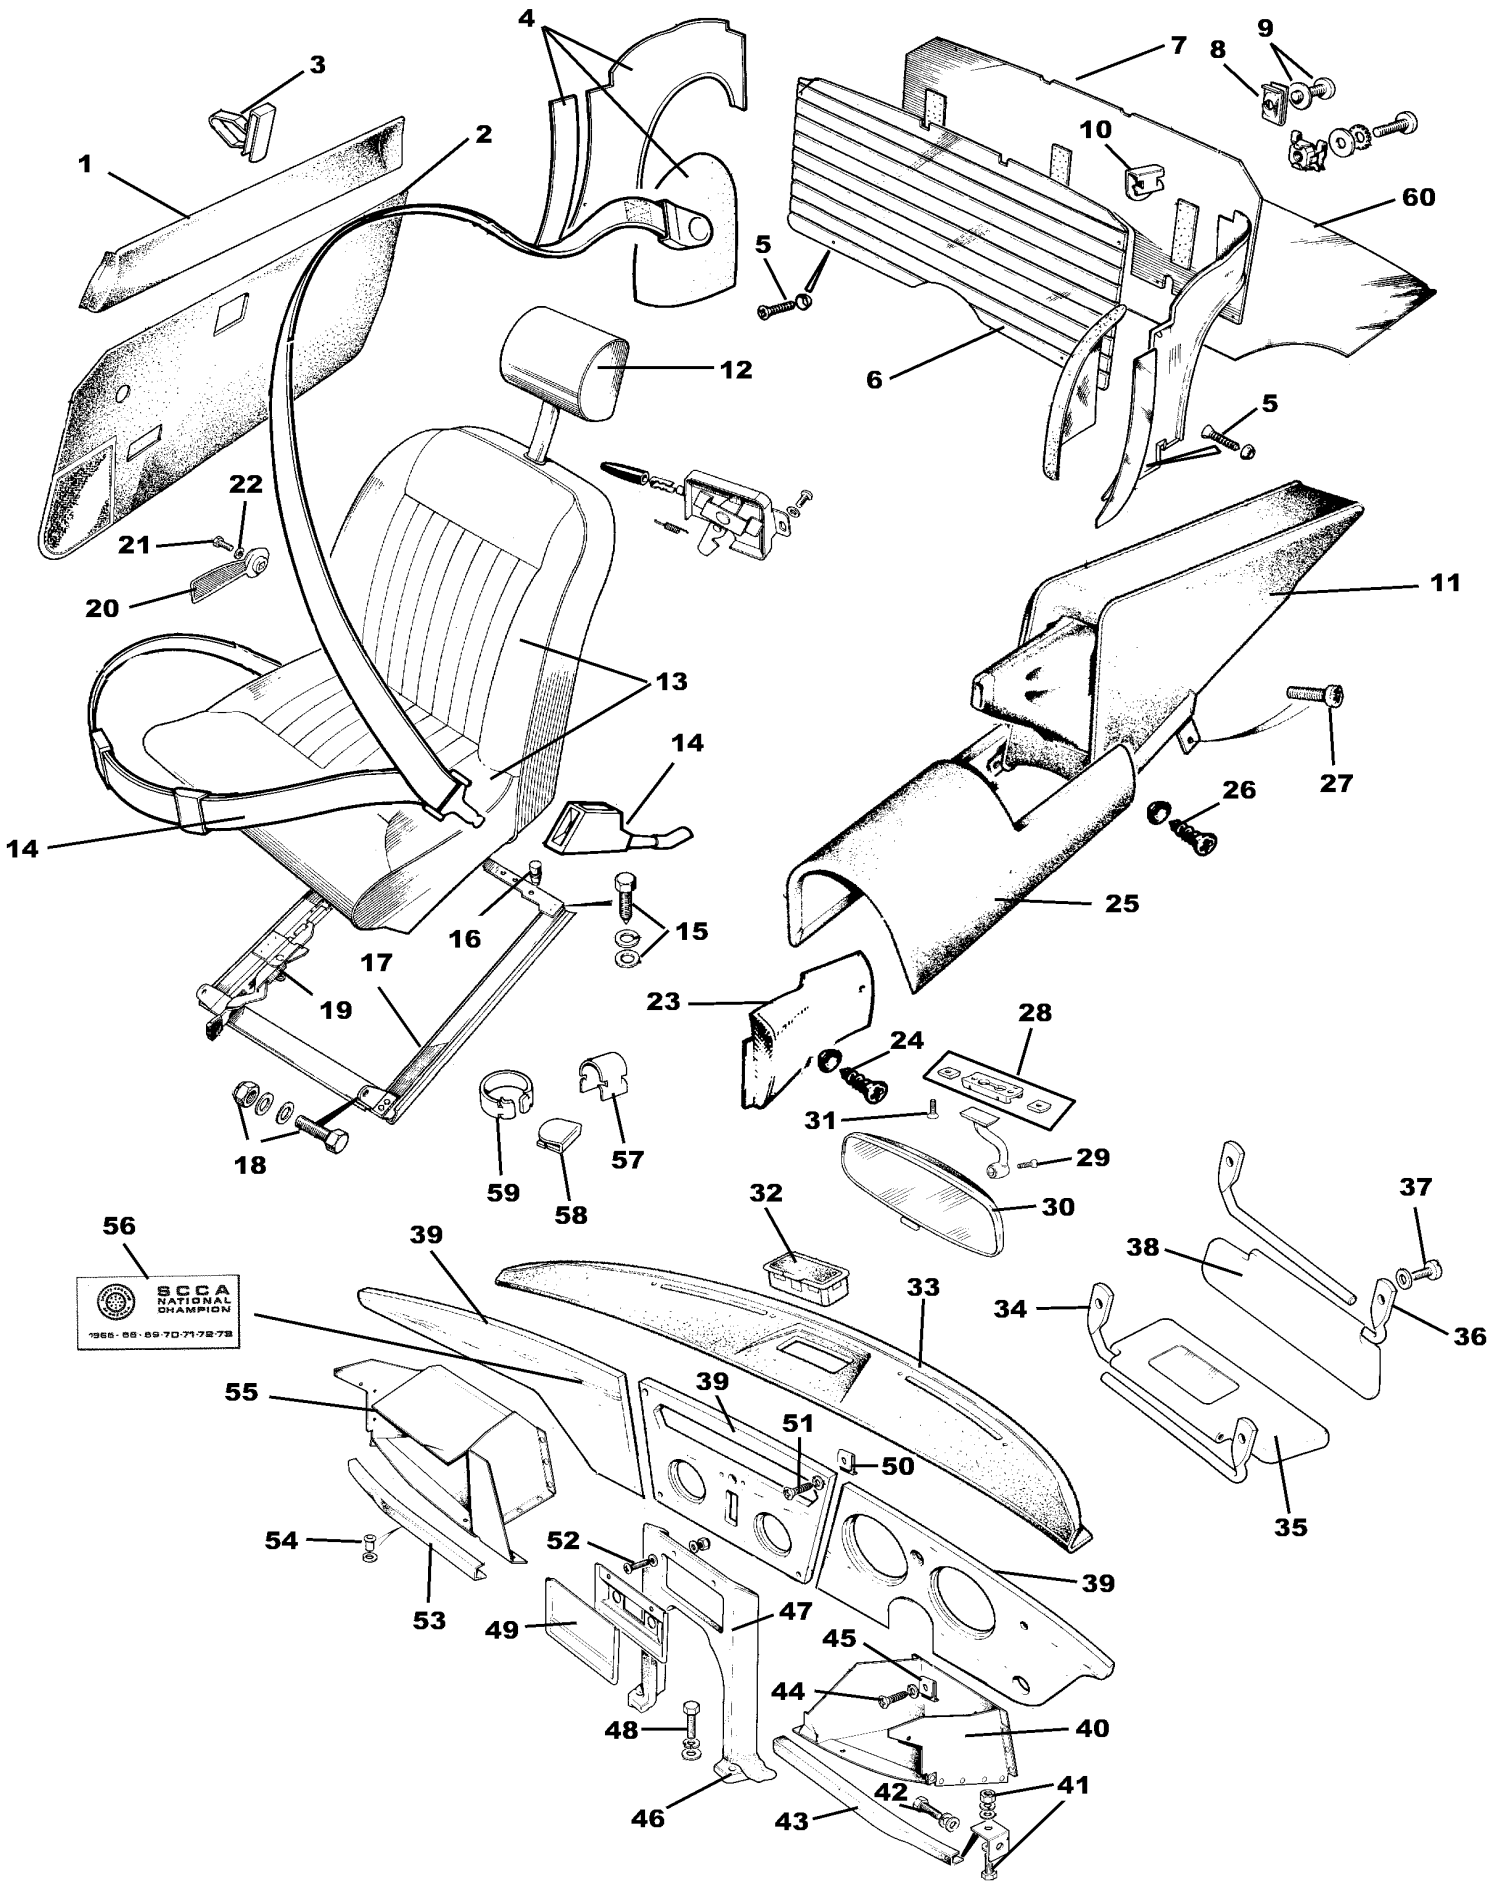

Interior Components

1) DOOR TOP CAPPING LH	DC1644A	13) SHADOW BLUE SEAT COVER KIT 1973-74	SC1515SB
1) DOOR TOP CAPPING RH	DC1645A	13) BLACK HOUNDSTOOTH SEAT COVER KIT	SC1517A
2) BLACK DOOR PANELS 1973-1976	DP1580A	13) BEIGE HOUNDSTOOTH SEAT COVER KIT	SC1518X
2) BLACK DOOR PANELS 1970-1972/ 1977-80	DP1575A	14) INERTIA SEAT BELTS PAIR	XKC2528SA
2) BEIGE DOOR PANELS up to 1980	DP1581X	15) BOLT, WASHER & LOCK WASHER (8req)	HU707/W
2) CHESTNUT DOOR PANELS 1973- 1974	DP1582C	16) RUBBER BUFFER (4req)	624828
2) RED DOOR PANELS up to 1976	DP1576M	17) SEAT TRACK USED	820535/6
2) LIGHT TAN DOOR PANELS 1970-1972	DP1575LT	18) BOLT, WASHER & LOCK NUT (4req)	HU807/LN
2) NEW TAN DOOR PANELS 1973-1974	DP1582NT	19) SPRING (2req)	623200
2) SHADOW BLUE DOOR PANELS 1973-1974	DP1582SB	20) HANDLE up to FM 75546 APPROX.	717105
3) DOOR PANEL CLIP KIT (44clips included)	DP1583	21) SCREW (2req)	508194
4) BLACK WHEEL ARCH KIT 1973-1976	WA1587A	22) WASHER (2req)	WL205
4) BLACK WHEEL ARCH KIT 1970-72/ 1977- 80	WA1585A	23) KNEE PAD LH 1973-76	AR1633A1
4) BEIGE WHEEL ARCH KIT up to 1980	WA1588X	23) KNEE PAD RH 1973-76	AR1634A1
4) CHESTNUT WHEEL ARCH KIT 1973-1974	WA1589C	23) KNEE PAD LH 1970-72 & 1976-80	AR1633A2
4) RED WHEEL ARCH KIT up to 1976	WA1586M	23) KNEE PAD RH 1970-72 & 1976-80	AR1634A2
4) LIGHT TAN WHEEL ARCH KIT 1970 -72	WA1583LT	24) SCREW & CUP WASHER (2req) CD24153	AD608063/W
4) NEW TAN WHEEL ARCH KIT 1973-1974	WA1584NT	25) TUNNEL COVER BLACK 1975-1976	AR1632A1
4) SHADOW BLUE WHEEL ARCH KIT 1973-74	WA1584SB	25) TUNNEL COVER BLACK 1977-1980	AR1632A2
5) SCREW & CUP WASHER CD24152	AD606053/W	25) TUNNEL COVER BEIGE 1975-1980	AR1632X
6) BLACK COCKPIT PANEL 1973-1976	CP1601A	26) SCREW (2req)	AD610053
6) BLACK COCKPIT PANEL 1970-72 / 1977- 80	CP1599A	27) SCREW	GHF425
6) RED COCKPIT PANEL up to 1976	CP1600M	28) REAR VIEW MIRROR BASE	RTC1006
6) NEW TAN COCKPIT PANEL 1973-1974	CP1602NT	29) SCREW	SG104161
6) SHADOW BLUE COCKPIT PANEL 1973-1974	CP1602SB	30) REAR VIEW MIRROR	632091
6) BEIGE COCKPIT PANEL up to 1980	CP1602X	31) SCREW BLACK (2req)	512461
6) CHESTNUT COCKPIT PANEL 1973-1974	CP1603C	32) ASHTRAY ASSEMBLY	613186
6) LIGHT TAN COCKPIT PANEL 1970-1972	CP1602LT	33) DASH TOP OVERLAY	DTSPIT4
7) GAS TANK BOARD 1971 - 1974	PT1630A	33) COMPLETE CRASH PAD ASSEMBLY	815281
7) GAS TANK BOARD 1975 -1980	PT1626	34) SUN VISOR BRACKETS LH (2req)	630932
8) SPIRE CLIP (4req)	FU2544	35) PASSENGER SUN VISOR	823321
9) BOARD SCREW & WASHER (7req)	509161	36) SUN VISOR BRACKETS RH (2req)	630933
10) WHEEL ARCH CLIP (4req)	610520	37) SCREW & WASHER (4req)	PX504/W
11) ARMREST RECOVER KIT BLACK 1975-1976	AR1688A1	38) DRIVER SUN VISOR	823381
11) ARMREST RECOVER KIT BLACK 1977-1978	AR1689A2	39) SOLID WALNUT DASHBOARD all years available	SBWD1
11) ARMREST RECOVER KIT BEIGE 1975-1976	AR1690X	40) DRIVER SIDE GLOVE BOX	GB1621A
12) BLACK HEADREST COVER 1973-1976 (2req)	THC1530A	41) SET SCREW, WASHER & NUT (4req)	HN2005/N
12) BEIGE HEADREST COVER 1973-1980 (2req)	THC1532X	42) BOLT & WASHERS (2req)	HU504/W
12) CHESTNUT HEADREST COVER 1973-74 (2req)	THC1533C	43) GLOVE BOX RAIL LH	CR1623A
12) RED HEADREST COVER 1973-1976 (2req)	THC1531M	44) SCREW & WASHER (4req)	AB608055
12) NEW TAN HEADREST COVER 1973-74 (2req)	THC1534NT	45) SPIRE CLIP (4req)	FU2564
12) BLUE HEADREST COVER 1973-74 (2req)	THC1534SB	46) USED DASHBOARD SUPPORT BRACKET	810681/U
12) BLACK HEADREST COVER 1977-80 (2req)	THC1529A	47) DASHBOARD SUPPORT RECOVER MATERIAL	CR1625A
13) BLACK SEAT COVER KIT 1970-1972	SC1526A	48) CHROME BOLT WITH WASHERS (4req)	624818/W
13) RED SEAT COVER KIT 1970-1972	SC1526M	49) RADIO BLANKING PLATE	709842
13) SHADOW BLUE SEAT COVER KIT 1970-74	SC1526SB	50) SPIRE CLIP (4req)	FU2554
13) NEW TAN SEAT COVER KIT 1970-1972	SC1526NT	51) SCREW (4req)	AD608084
13) LIGHT TAN SEAT COVER KIT 1970-1972	SC1526LT	52) SCREW, WASHERS & LOCK NUT(2req)	515279
13) BLACK SEAT COVER KIT 1973-1976	SC1511A	53) GLOVE BOX RAIL RH	CR1624A
13) BEIGE SEAT COVER KIT 1973-1976	SC1512X	54) RIVET& WASHER	565756
13) CHESTNUT SEAT COVER KIT 1973-1974	SC1513C	55) PASSENGERS GLOVE BOX	GB1621B
13) RED SEAT COVER KIT 1973-76	SC1511M	56) SCCA BADGE ROUND 1971 - 1974	631403
13) NEW TAN SEAT COVER KIT 1973-74	SC1514NT	60) TRUNK FLOOR MAT (ours is the correct type)	CK1627