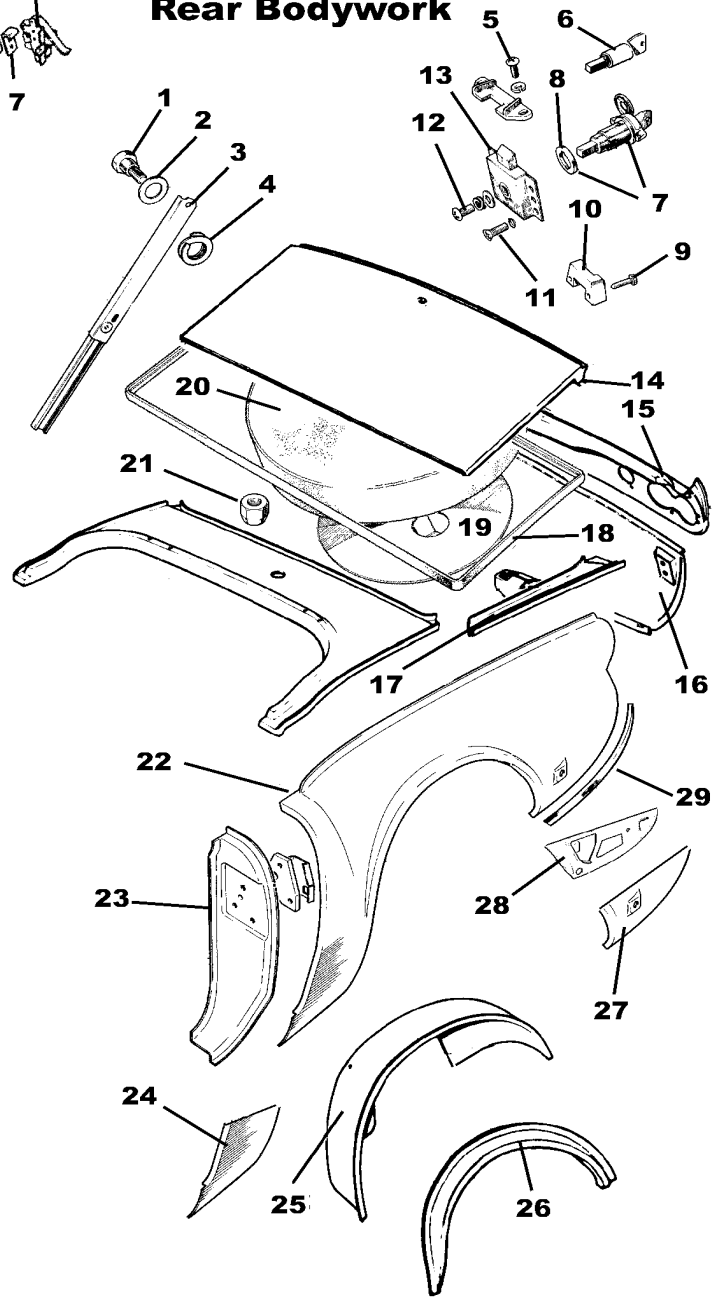

Rear Bodywork