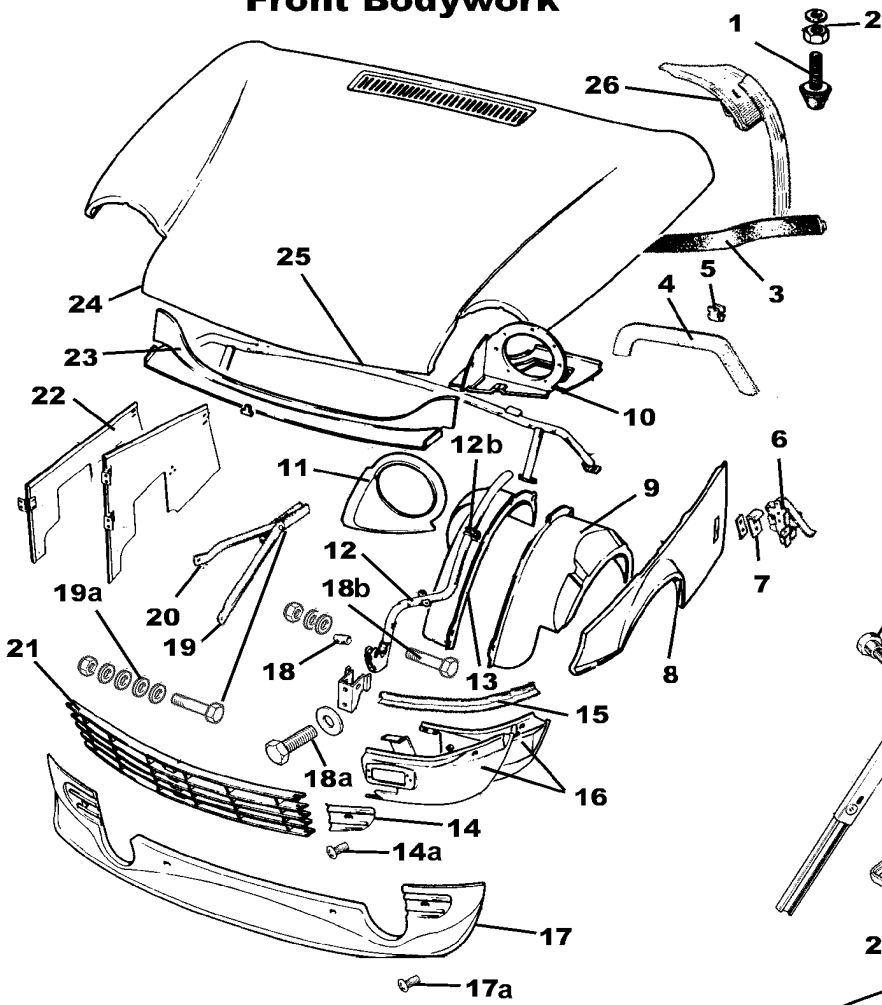

Front Bodywork